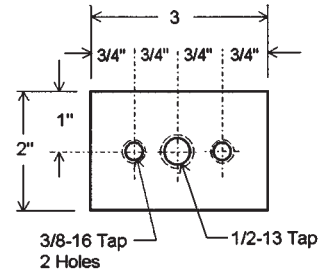

TYPE A - Double Throw - Front Connected: 1200 Amp

Shown as Basic Switch. For options, download [Info/Opt.pdf](#)

NOTE: Parts silver plated, insulation red polyglass

Customer Connection

1200 AMP — 600 VDC / VAC OR LESS

POLES	A	B	C	D	E	F	G	No. of Mtg. Holes
Single	3/4	5 1/2	7	3 1/2	—	—	—	4
Two	3/4	5 1/2	12 1/2	—	—	5 1/2	3 1/2	6
Three	3/4	6 1/2	21	3 3/4	7 1/4	5 1/2	4 1/2	8