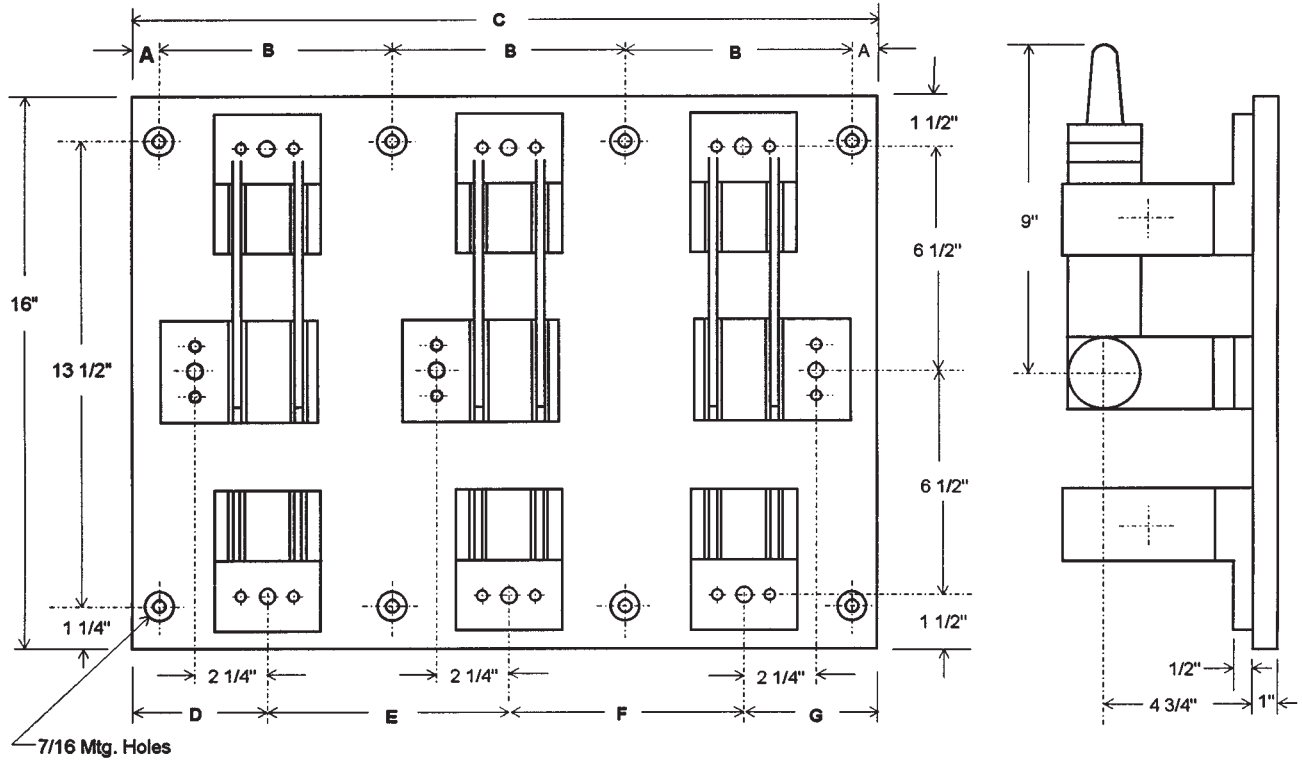

TYPE A - Double Throw - Front Connected: 1200 Amp

Shown as Basic Switch. For options, download [Info/Opt.pdf](#)

NOTE: Parts silver plated, insulation red polyglass

Customer Connection

1200 AMP — 600 VDC / VAC OR LESS

POLES	A	B	C	D	E	F	G	No. of Mtg. Holes
Single	3/4	5 1/2	7	3 1/2	—	—	—	4
Two	3/4	5 1/2	12 1/2	—	—	5 1/2	3 1/2	6
Three	3/4	6 1/2	21	3 3/4	7 1/4	5 1/2	4 1/2	8